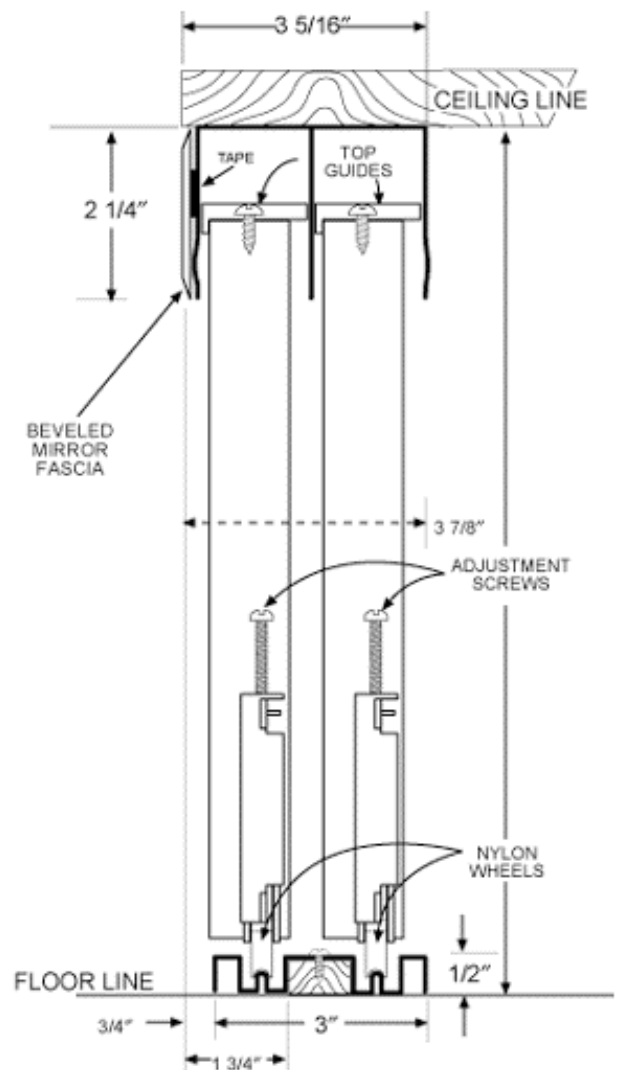

# CDD 4000 BRITTANY

- Heavy-duty 24-gauge steel one piece Head Channel and 26-gauge Frame
- Available in Gloss White Paint and Aztec Gold Paint
- Full 1" adjustment to fit opening height
- Bottom rolled with jump-proof Track
- 1-1/2" diameter Wheels with hardened steel Races and 5/32 Ball Bearings in extra-heavy 18-gauge steel Housing
- 3 mm Duraflect® Copper-Free Mirror
- Available with Duratuf™ Painted Glass
- 1/2" Bevel Long edges standard on Brittany® White
- 1/2" Beveled Mirror Fascia standard with Brittany® White
- Panels are completely interchangeable with Aspen™ and Savoy™ Panels
- Standard opening width: 47", 59", 71", 83", 95", 107", 119", 143", 167", 191"
- Standard opening height: 80-1/2" +/- 1/2", or 96" + 1/4", - 3/4"